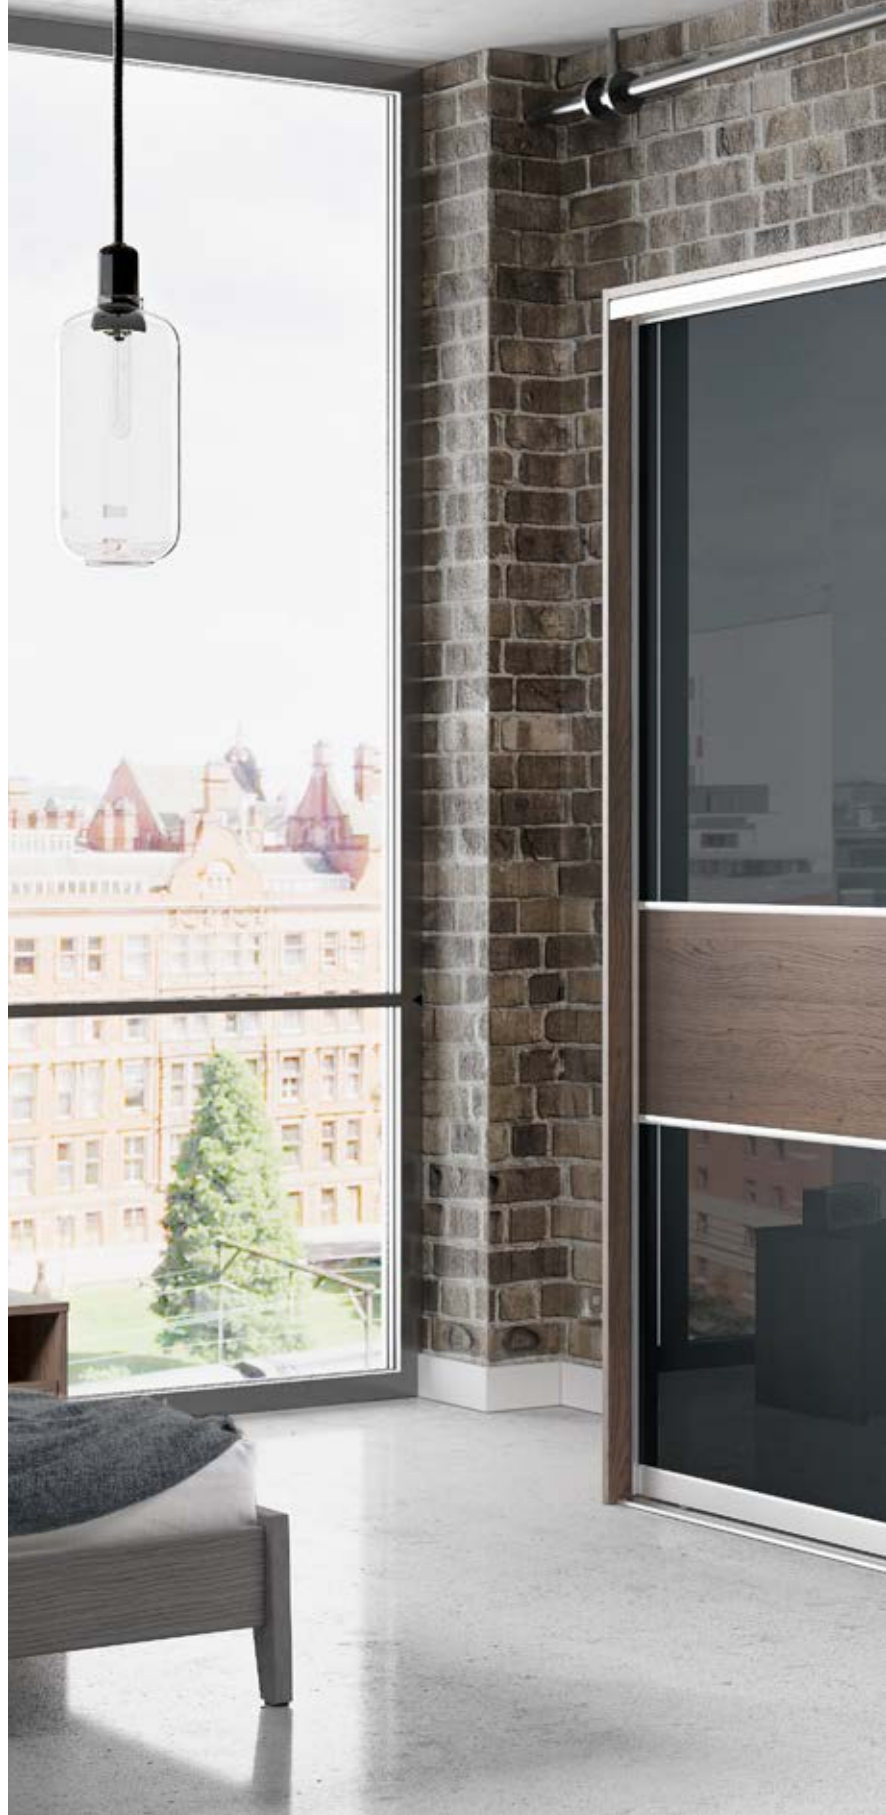

Quadro Matt Aluminium

Light Grey Suede
Dark Grey Suede

CONFIGURATION B

PANEL MATERIAL

Suede

PANEL FINISHES

- 1 Light Grey
- 2 Dark Grey

FRAME STYLE & FINISH