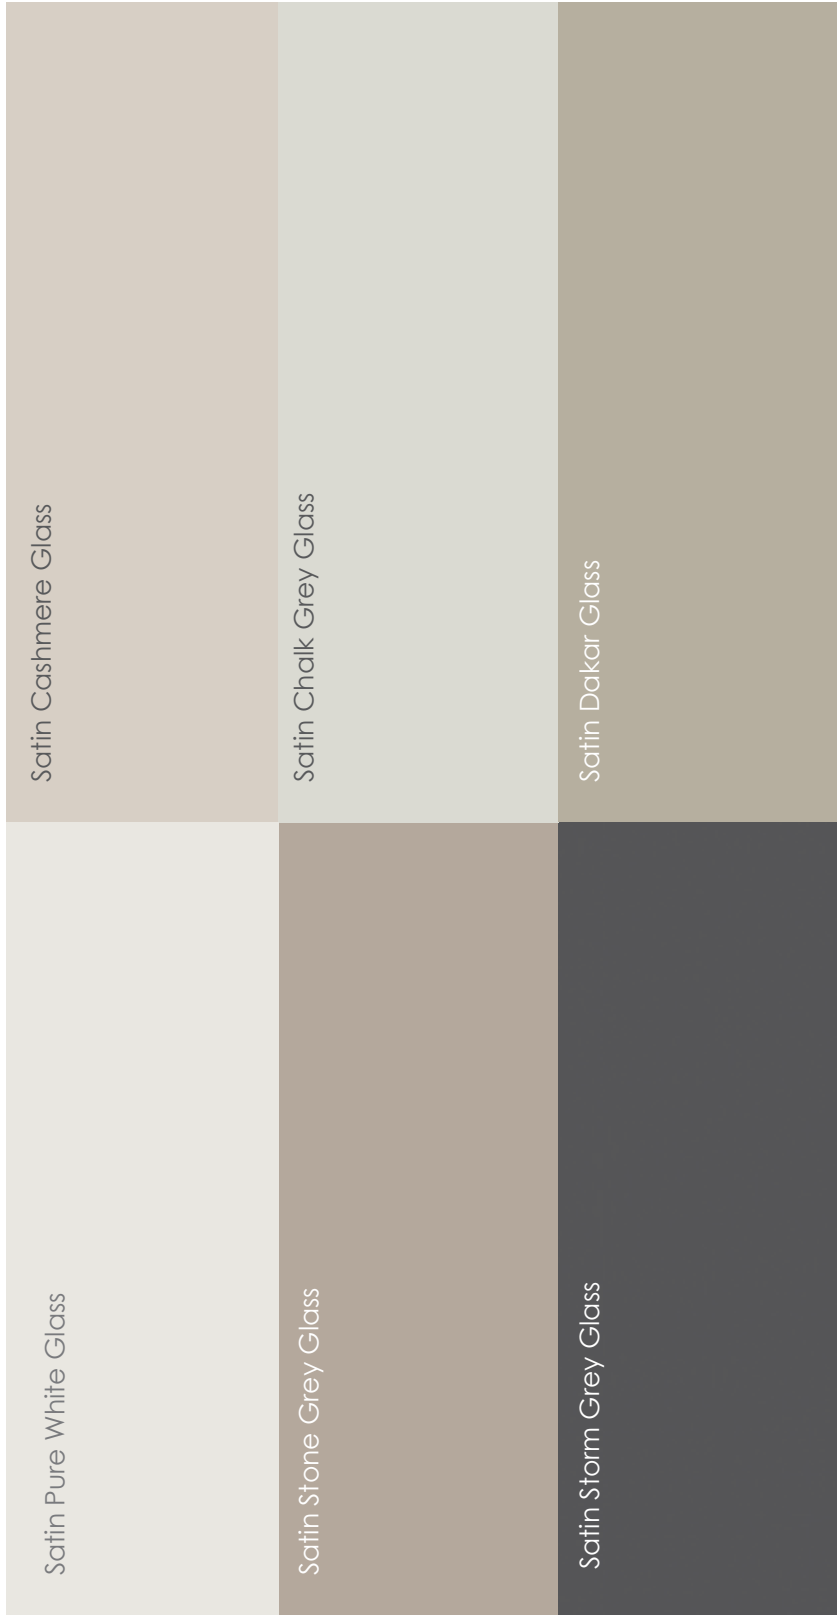

Sand Lyon Ash H1298 ST22

Grey Brown Ontario Walnut H1713 ST19

Sand Orleans Oak H1377 ST36

Grey Gladstone Oak H3326 ST28

White Avola H1474 ST22

Grey Nebraska Oak H3332 ST10

White Halifax Oak H1176 ST37

Hacienda Black H3081 ST22

Silver

MIRRORS

Black

Dark Grey

Light Grey

SUEDES

GLASS

Soft White Glass

Chalk Grey Glass

Stone Grey Glass

Classic Brown Glass

Storm Grey Glass

Dakar Glass

Dark Red Glass

SATIN GLASS

Blue Pinboard

Green Pinboard

Light Grey Pinboard

Red Pinboard

Chalkboard

Whiteboard

PINBOARDS

BOARDS

FRAME STYLES & FINISHES